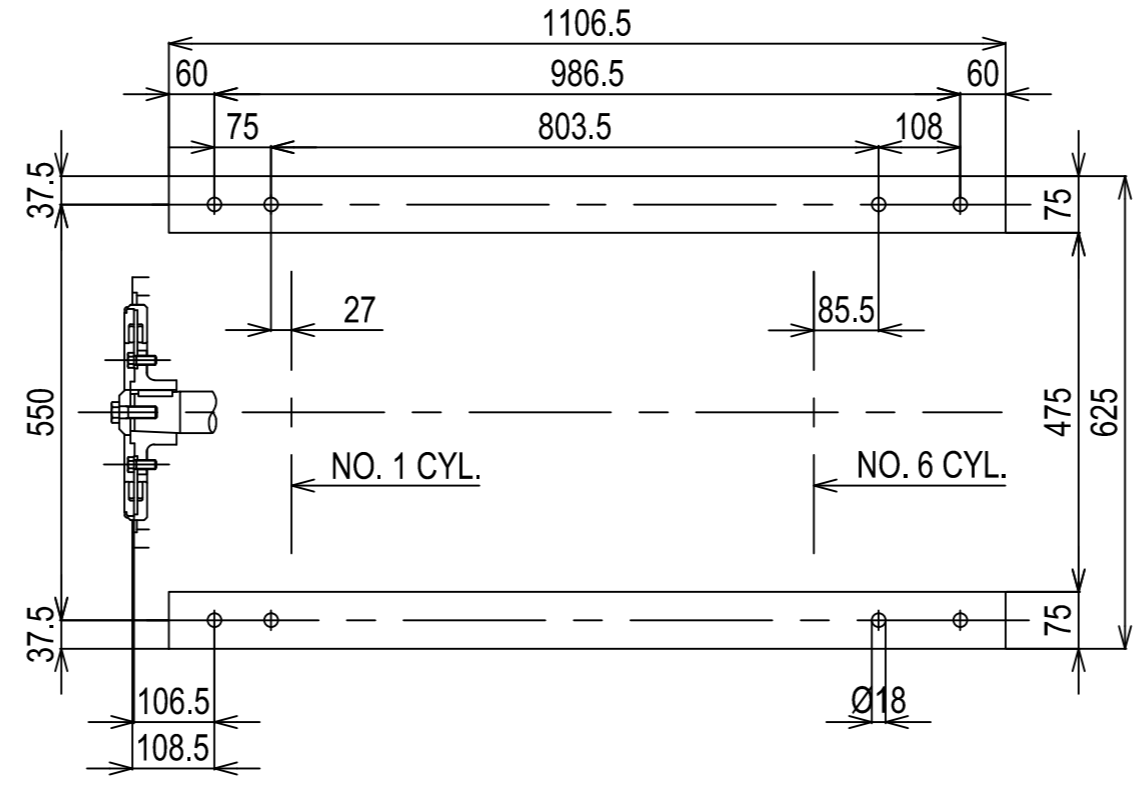

**DETAIL OF FRONT PTO**

**DETAIL OF FLYWHEEL**

Flywheel housing & Flywheel : SAE #3 & #11/12

Engine:	6CHE3_BOBTAIL	Release:	04-12-1996
Scale:	1:10	Date:	01-04-2013
		Dimensions:	mm