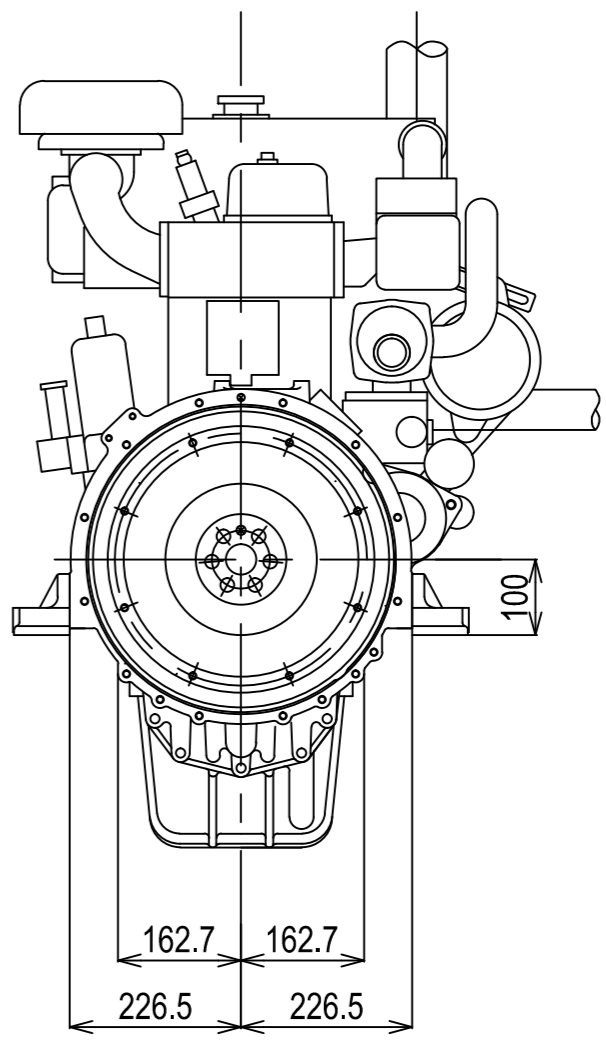

**DETAIL OF FRONT PTO**

**DETAIL OF FLYWHEEL**

Flywheel housing & Flywheel : SAE #3 & #11/12

Engine:	6CHE3_BOBTAIL	Release:	04-12-1996
Scale:	1:10	Date:	01-04-2013
		Dimensions:	mm