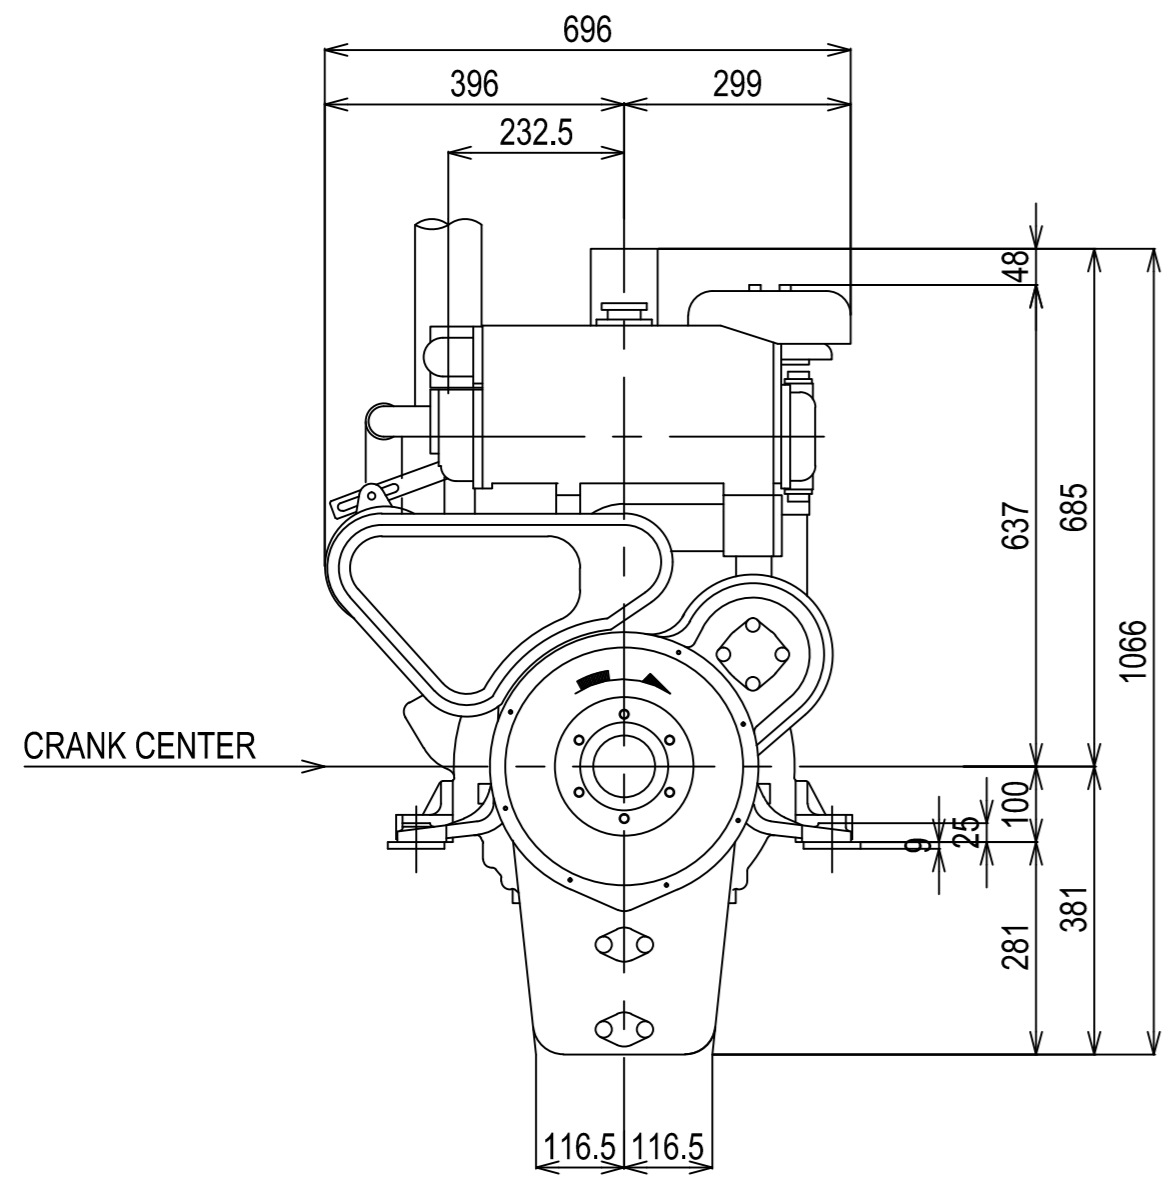

**DETAIL OF FRONT PTO**

**DETAIL OF FLYWHEEL**

Flywheel housing & Flywheel : SAE #3 & #11/12

Engine:	6CHE3_BOBTAIL	Release:	04-12-1996
Scale:	1:10	Date:	01-04-2013
		Dimensions:	mm