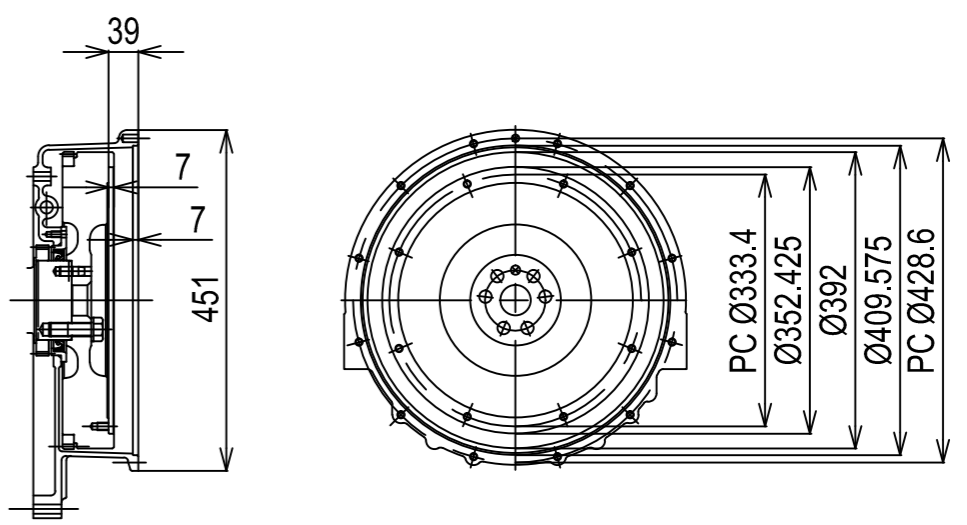

**DETAIL OF FRONT PTO**

**DETAIL OF FLYWHEEL**

Flywheel housing & Flywheel : SAE #3 & #11/12

Engine:	6CHE3_BOBTAIL	Release:	04-12-1996
Scale:	1:10	Date:	01-04-2013
		Dimensions:	mm