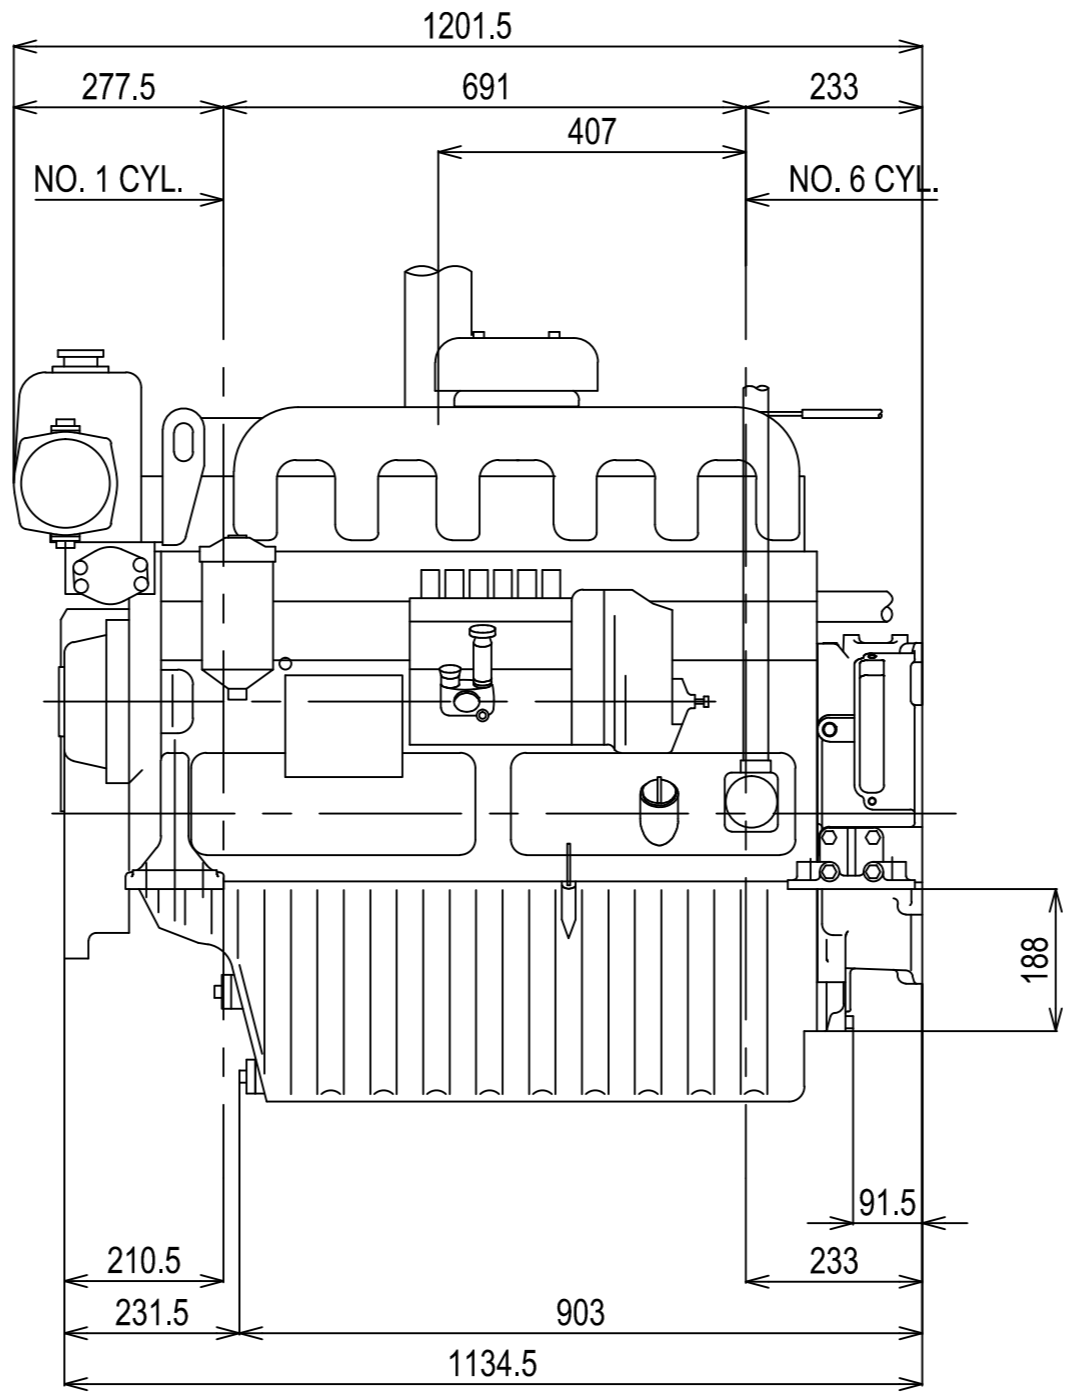

**DETAIL OF FRONT PTO**

**DETAIL OF FLYWHEEL**

Flywheel housing & Flywheel : SAE #3 & #11/12

Engine:	6CHE3_BOBTAIL	Release:	04-12-1996
Scale:	1:10	Date:	01-04-2013
		Dimensions:	mm