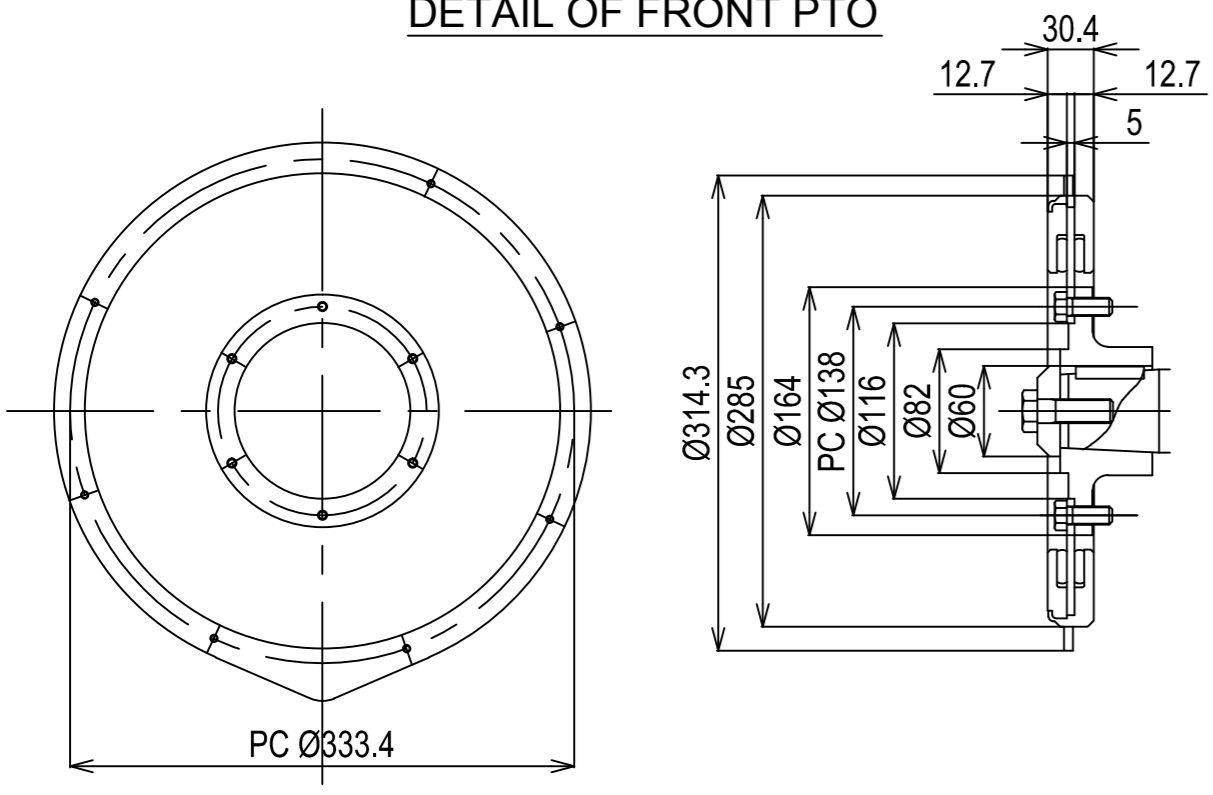

**DETAIL OF FRONT PTO**

**DETAIL OF FLYWHEEL**

Flywheel housing & Flywheel : SAE #3 & #11/12

Engine:	6CHE3_BOBTAIL	Release:	04-12-1996
Scale:	1:10	Date:	01-04-2013
		Dimensions:	mm